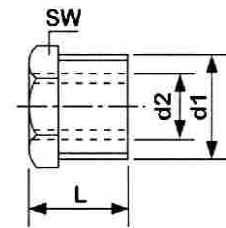

312 AS

Śrubunek króćce stożkowe gwint zewnętrzny / spaw.

| NW | d1 | d2 | L | SW |
|----|---------|--------|--------|--------|
| 8 | 13,5 mm | 1/4" | 53 mm | 35 mm |
| 10 | 17,2 mm | 3/8" | 54 mm | 38 mm |
| 15 | 21,3 mm | 1/2" | 57 mm | 42 mm |
| 20 | 26,9 mm | 3/4" | 64 mm | 49 mm |
| 25 | 33,7 mm | 1" | 69 mm | 60 mm |
| 32 | 42,4 mm | 1 1/4" | 77 mm | 70 mm |
| 40 | 48,3 mm | 1 1/2" | 88 mm | 77 mm |
| 50 | 60,3 mm | 2" | 93 mm | 91 mm |
| 65 | 76,1 mm | 2 1/2" | 110 mm | 109 mm |
| 80 | 88,9 mm | 3" | 125 mm | 125 mm |

325

Redukcja gwint wewn/zewn DIN 2990.

| d1-d2 | SW | d1-d2 | SW |
|---------------|-------|-----------------|-------|
| 1/4" - 1/8" | 21 mm | 1 1/4" - 1" | 47 mm |
| 3/8" - 1/8" | 24 mm | 1 1/2" - 3/4" | 54 mm |
| - 1/4" | 24 mm | - 1" | 54 mm |
| 1/2" - 1/4" | 26 mm | - 1 1/4" | 54 mm |
| - 3/8" | 26 mm | 2" - 1" | 63 mm |
| 3/4" - 1/4" | 32 mm | - 1 1/4" | 63 mm |
| - 3/8" | 32 mm | - 1 1/2" | 63 mm |
| - 1/2" | 37 mm | 2 1/2" - 1 1/4" | 87 mm |
| 1" - 3/8" | 37 mm | - 1 1/2" | 87 mm |
| - 1/2" | 37 mm | - 2" | 87 mm |
| - 3/4" | 37 mm | 3" - 1 1/2" | 95 mm |
| 1 1/4" - 1/2" | 47 mm | - 2" | 95 mm |
| - 3/4" | 47 mm | - 2 1/2" | 95 mm |

326

Zaślepka 6-kątna gwint wewn. DIN 2991.

| NW | d1 | SW |
|-----|--------|--------|
| 6 | 1/8" | 14 mm |
| 8 | 1/4" | 18 mm |
| 10 | 3/8" | 21 mm |
| 15 | 1/2" | 27 mm |
| 20 | 3/4" | 32 mm |
| 25 | 1" | 39 mm |
| 32 | 1 1/4" | 49 mm |
| 40 | 1 1/2" | 55 mm |
| 50 | 2" | 68 mm |
| 65 | 2 1/2" | 84 mm |
| 80 | 3" | 98 mm |
| 100 | 4" | 125 mm |